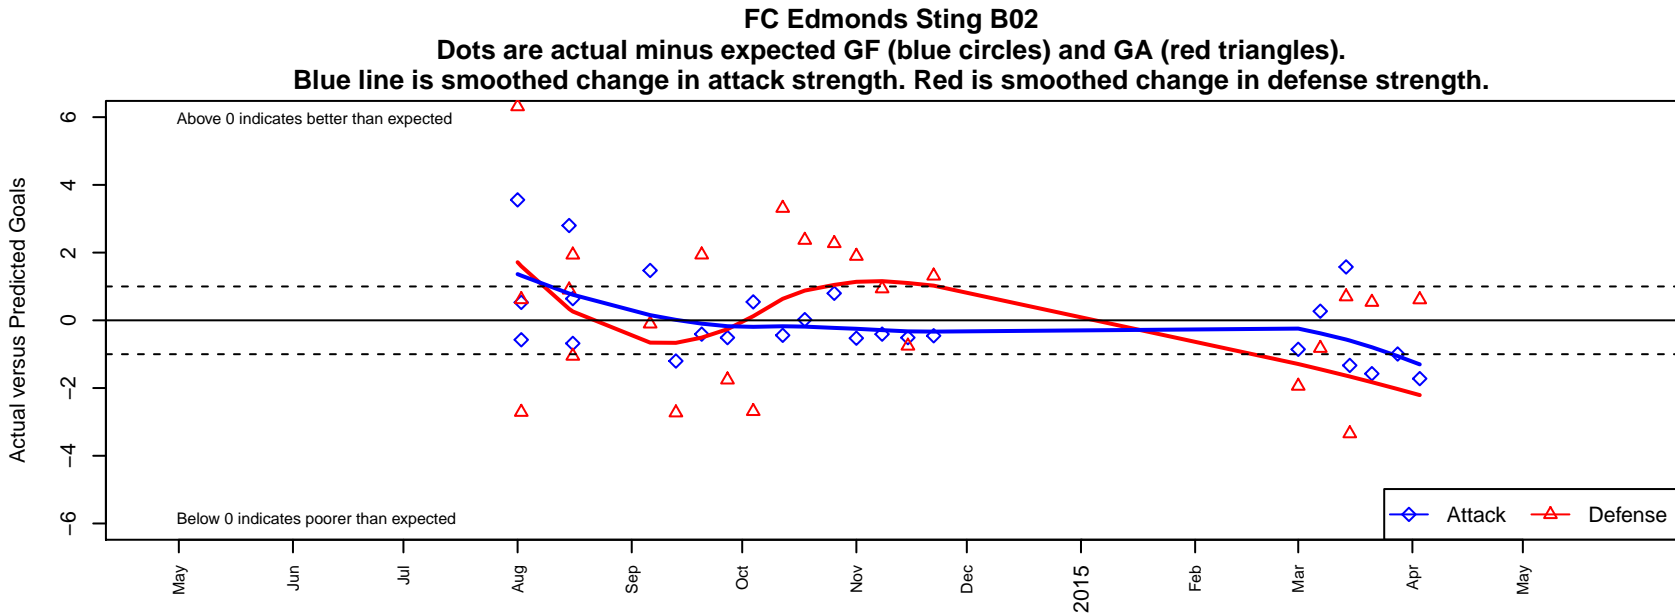

**attack and defense variance (black dot)
relative to other teams
and top 10 in region**

**attack and defense rating
relative to others at age
and all opponents in last 13 months**

FC Edmonds Sting B02

FC Edmonds
Edmonds, WA
B02 total strength=256
attack=0.21 defense=0.11
fall league = PSPL Classic 1 U12
spr league = Spr PSPL Copa U12

alt names used:
FC EDMONDS STING
FC Edmonds Sting
Sting
FC Edmonds Sting

Venues played:
2014 Strawberry Classic BU12
2014 Skagit Super Cup U12 Silver
2014 PSPL Classic 1 U12
2014 Spr PSPL Copa U12